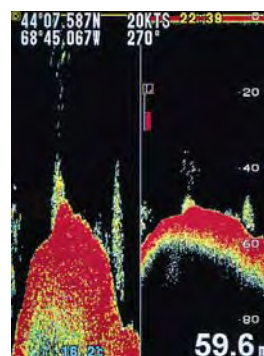

Exp + Normal (Portrait)

Specifications are subject to change without notice.

Dealer

HONDEX is trade name of
HONDA ELECTRONICS CO.,LTD.
20 Oyamazuka,Oiwacho,
Toyohashi,Aichi,Japan 441-3193
TEL:81-532-41-2512
FAX:81-532-41-4441
<http://www.hondex.co.jp/>