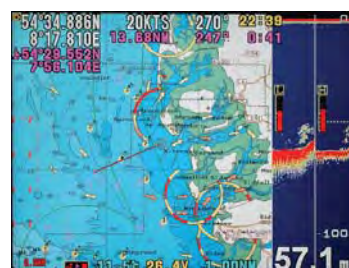

PL + FF (Landscape)